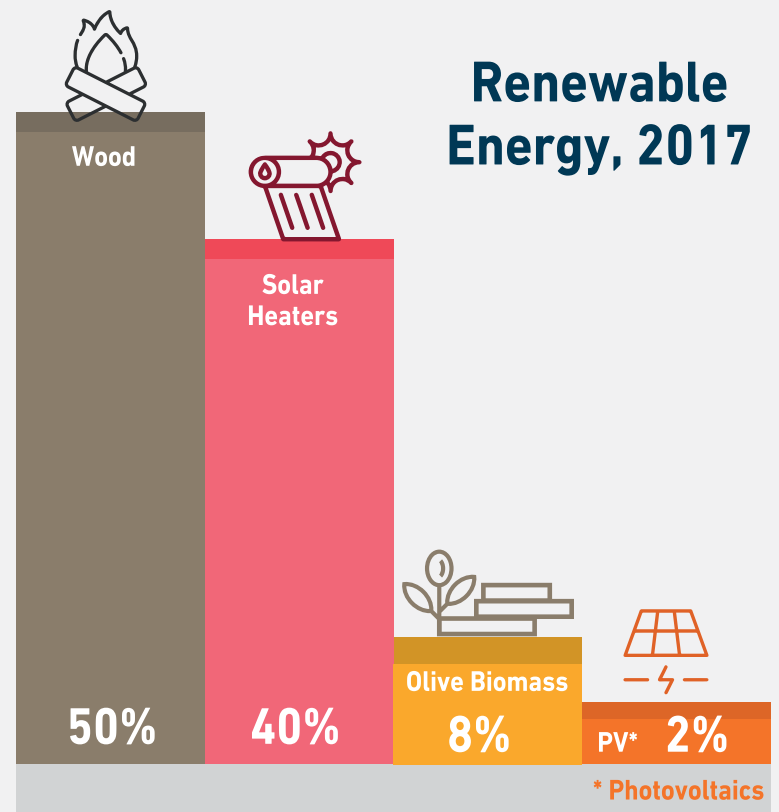

Greenhouse Gas inventory, 2017

Total Emissions in 2017

4,777
Thousand Tons

Overall GHG Emissions by Year (1,000 tons CO2 eq.), 2006–2017

Renewable Energy, 2017

Per Capita Emissions of CO2 in Palestine and Neighboring Countries, 2014