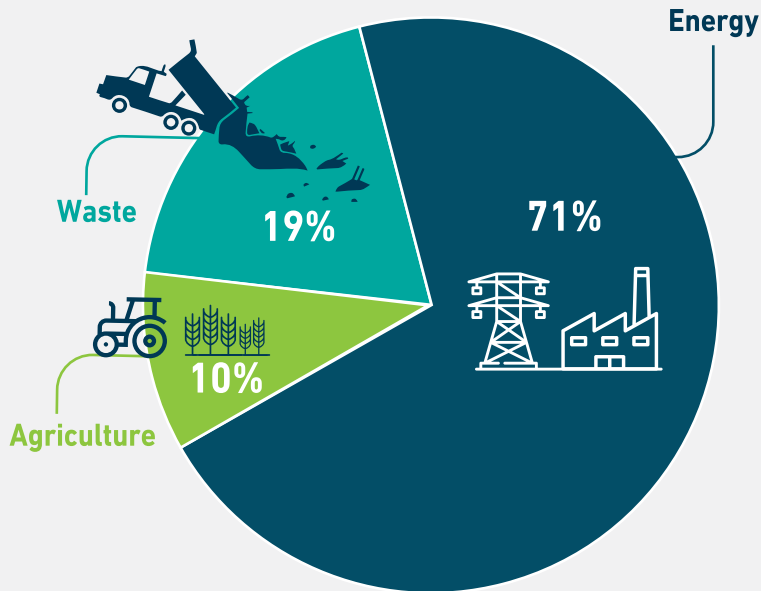

Greenhouse Gas inventory, 2017

Total Emissions in 2017

4,777
Thousand Tons

Overall GHG Emissions by Year (1,000 tons CO2 eq.), 2006–2017

Renewable Energy, 2017

Per Capita Emissions of CO2 in Palestine and Neighboring Countries, 2014