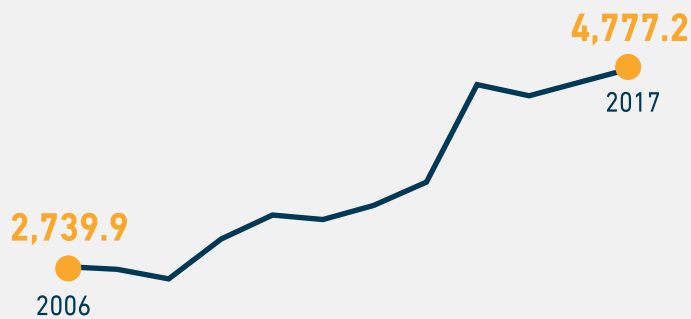

Greenhouse Gas inventory, 2017

Total Emissions in 2017

4,777
Thousand Tons

Overall GHG Emissions by Year (1,000 tons CO2 eq.), 2006–2017

Renewable Energy, 2017

Per Capita Emissions of CO2 in Palestine and Neighboring Countries, 2014