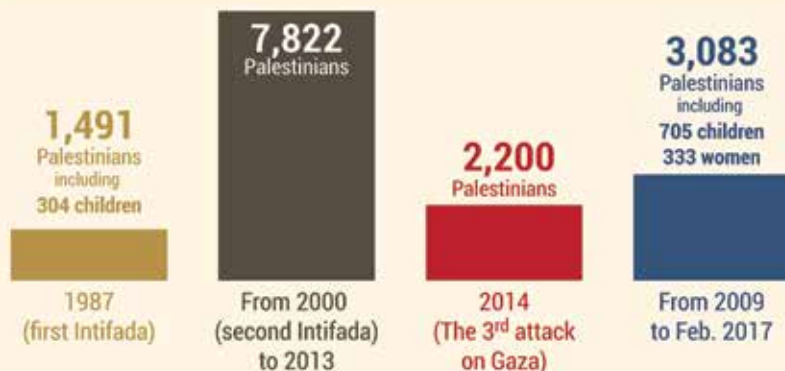

50 YEARS OF OCCUPATION

Figures and Facts since 1967

Palestinians killed by Israeli occupation forces